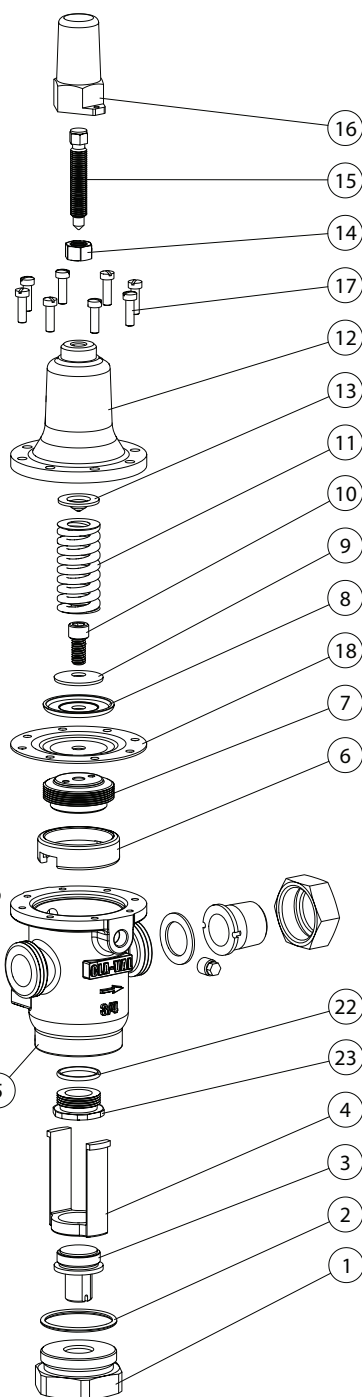

Sizes 1/2", 3/4" & 1"

CRD-L

Direct Acting Pressure Reducing Control

(Bronze Body)

STOCK NO. 1/2" CRDL	SPRING RANGE	APPROXIMATE PSI CHANGE PER TURN OF ADJUSTING SCREW	ITEM 11 "D" LINE SPRING PART NO.	"D" LINE SPRING COLOR	BODY & COVER MATERIAL
21062703F	15-65 PSI	3.5 PSI	20971701A	LIGHT GREEN	BRZ LL
21062701H	25-100 PSI	6.0 PSI	20957101F	DARK GREEN	
21062702G	80-150 PSI	10 PSI	20957201E	DARK BLUE	
21062707B	125-250 PSI	23 PSI	21080701K	Yellow	
3/4" CRDL					
20935203J	15-65 PSI	3.5 PSI	20971701A	LIGHT GREEN	BRZ LL
20935201A	25-100 PSI	6.0 PSI	20957101F	DARK GREEN	
20935202K	80-150 PSI	10 PSI	20957201E	DARK BLUE	
20928201F	125-250 PSI	23 PSI	21080701K	Yellow	
1" CRDL					
20938203C	15-65 PSI	3.5 PSI	20971701A	LIGHT GREEN	BRZ LL
20938201E	25-100 PSI	6.0 PSI	20957101F	DARK GREEN	
20938202D	80-150 PSI	10 PSI	20957201E	DARK BLUE	
20938207J	125-250 PSI	23 PSI	21080701K	Yellow	

Item	Description	Material	Part Number
1	Plug	SS	20927202G
*2	O-Ring	EPDM	01222K
*3	Disc Retainer Assembly	SS/EPDM	20930102B
4	Yoke	SS	20934502K
5	Body 1/2" & 3/4"	BRONZE	20927002J
5	Body 1"	BRONZE	20938102E
6	Yoke Holder Assembly	SS	20956102G
7	Yoke Retainer Assembly	SS	20935002B
8	Washer, Diaphragm, Upper	SS	71891G
9	Washer, Belleville	STEEL	7055007E
10	Screw, Socket Head Cap	SS	6795618F
11	Spring		See Table
12	Cover	BRASS	C2544K
13	Guide, Spring	SS	71881H
14	Nut, Lock	SS	6780106J
15	Screw, Adjusting	SS	20971802J
16	Cap	PLASTIC	67628J
17	Screw	SS	6757822K
*18	Diaphragm	EPDM	C693602K
19	Nut, Union 1/2" & 3/4"	BRASS	20928001H
19	Nut, Union 1"	BRASS	20938501B
*20	Gasket 1/2" & 3/4"	FIBER	20927901A
*20	Gasket 1"	FIBER	20938401C
21	Tail Piece, Union 1/2"	BRONZE	21047801H
21	Tail Piece, Union 3/4"	BRONZE	20928101G
21	Tail Piece, Union 1"	BRONZE	20938301D
*22	O-Ring	EPR	01084D
23	Seat 1/2" & 3/4"	SS	20937102G
23	Seat 1"	SS	20927102J
24	Plug, Pipe	SS	6784710D
25	Nameplate	BR	C002201G
26	Drive Screw, Nameplate	BR/SS	67999D

When ordering parts specify:

- All nameplate data
- Item Description
- Item number

*SUGGESTED REPAIR PARTS -REPAIR KITS

209574245E 1/2" & 3/4"

209574246C 1"