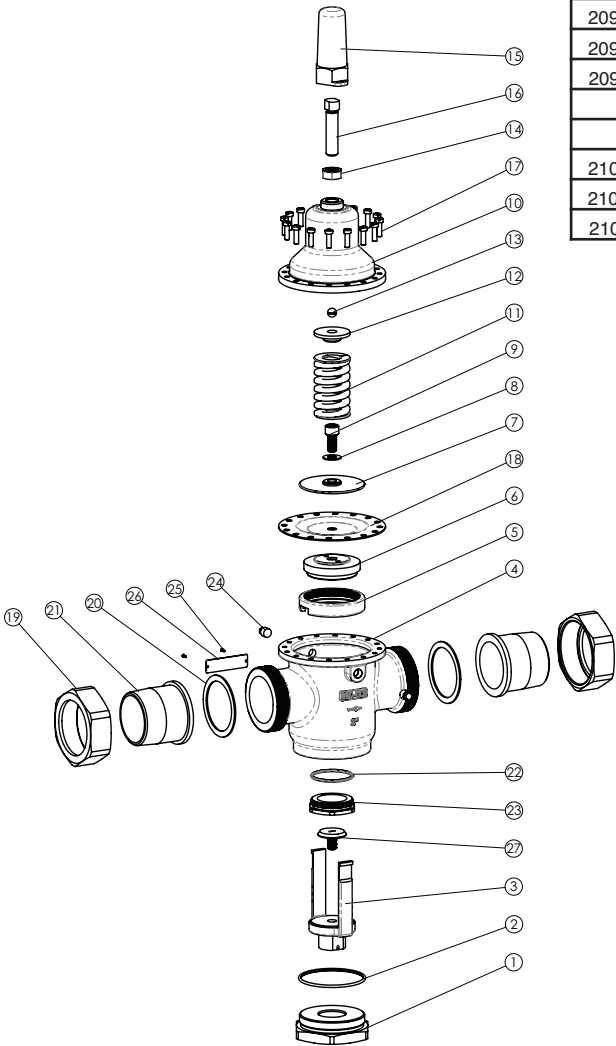

Sizes 2" & 2 1/2"

CRD-L

Direct Acting Pressure Reducing Control

(Bronze Body)

STOCK NO.	SPRING RANGE	APPROXIMATE PSI CHANGE PER TURN OF ADJUSTING SCREW	ITEM 11 "D" LINE SPRING PART NO.	"D"LINE SPRING COLOR	BODY & COVER MATERIAL
2"					
20984701D	18-50 PSI	3.5 PSI	20974601F	LIGHT GREEN	BRZ L.L.
20984702C	30-95 PSI	6.0 PSI	20974701E	DARK GREEN	
20984703B	75-200 PSI	8.0 PSI	21081501K	BLACK	
2-1/2"					
21015501H	18-70	3.5	20974601F	LIGHT GREEN	BRZ L.L.
21015502G	50-95	6.0	20974701E	DARK GREEN	
21015503F	75-200	8.0	21081501K	BLACK	

Item	Item Description	Material	Part Number
1	Plug	SS	20985602A
2	O-Ring	EPDM	01227J
3	Yoke 2"	SS/EPDM	20985401D
3	Yoke 2-1/2"	SS/EPDM	21035401G
4	Body 2"	BRONZE	20984802B
4	Body 2-1/2"	BRONZE	21015602F
5	Yoke Holder Assembly	SS	20986501A
6	Yoke Retainer Assembly	SS	20986601K
7	Washer, Diaphragm, Upper	SS	21017701B
8	Washer, Belleville	SS	7055004B
9	Screw, Socket Head	SS	6795818B
10	Cover	BRONZE	20987403H
11	Spring		See Table
12	Guide, Spring	SS	1630301J
13	Ball, Locking	SS	9029009K
14	Nut, Locking	SS	6780606H
15	Cap	PLASTIC	1257601D
16	Screw, Adjusting	SS	20835704E
17	Screw	SS	6757822K
18*	Diaphragm	EPDM	21017602B
19	Nut, Union 2"	BRASS	20985101G
19	Nut, Union 2-1/2"	BRASS	21015901D
20*	Gasket 2"	FIBER	20985001H
20*	Gasket 2-1/2"	FIBER	21015801E
21	Tailpiece, Union 2"	BRONZE	20984901B
21	Tailpiece, Union 2-1/2"	BRONZE	21015701F
22*	O-Ring	EPDM	01224F
23	Seat 2"	SS	20985201F
23	Seat 2-1/2"	SS	21016001A
24	Plug, Pipe	SS	6784710D
25	Drive Screw, Nameplate	BR/SS	67999D
26	Nameplate	BRASS	C002201G
27	Washer, Yoke	SS	21080801J

When ordering parts specify:

- All nameplate data
- Item Description
- Item number

*SUGGESTED REPAIR PARTS -REPAIR KITS

209574247A 2"
209574248J 2-1/2"