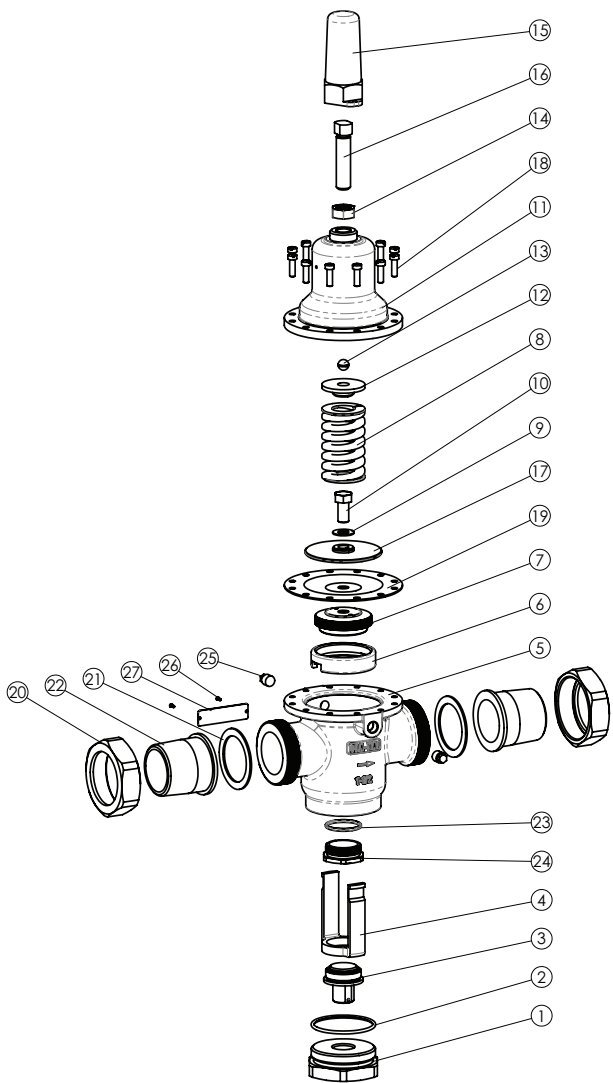

CRD-L

Direct Acting Pressure Reducing Control (Bronze Body)

Sizes 1 1/4" & 1 1/2"

STOCK NO.	SPRING RANGE	APPROXIMATE PSI CHANGE PER TURN OF ADJUSTING SCREW	ITEM 8 "D" LINE SPRING PART NO.	"D"LINE SPRING COLOR	BODY & COVER MATERIAL
1-1/4"					
20946201H	5-60 PSI	4.0 PSI	20974601F	LIGHT GREEN	BRZ L.L.
20946202G	25-100 PSI	6.0 PSI	20974701E	DARK GREEN	
20946203F	75-160 PSI	12.0 PSI	20974801D	BLUE	
1-1/2"					
21131001H	5-60	4.0	20974601F	LIGHT GREEN	BRZ L.L.
21131002G	25-100	6.0	20974701E	DARK GREEN	
21131003F	75-160	12.0	20974801D	BLUE	

Item	Description	Material	Part Number
1	Plug	SS	20946002J
2*	O-Ring	EPDM	01226A
3*	Disc Retainer Assembly 1-1/4"	SS/EPDM	20973302K
3*	Disc Retainer Assembly 1-1/2"	SS/EPDM	21033802G
4	Yoke	SS	20945802C
5	Body 1-1/4"	BRONZE	20940002B
5	Body 1-1/2"	BRONZE	20940102A
6	Yoke Holder Assembly	SS	20974001B
7	Yoke Retainer Assembly	SS	20945602E
8	Spring		See Table
9	Washer, Bellevile	STEEL	7055004B
10	Bolt, Hex	SS	6760503A
11	Cover	BRONZE	20970203F
12	Guide, Spring	SS	1630301J
13	Ball, Locking	SS	9029009K
14	Nut, Locking	SS	6780606H
15	Cap	PLASTIC	1257601D
16	Screw, Adjusting	SS	20835704E
17	Washer, Diaphragm, Upper	SS	20929802G
18	Screw	SS	6757822K
19*	Diaphragm	EPDM	20930802E
20	Nut, Union 1-1/4"	BRASS	20940501H
20	Nut, Union 1-1/2"	BRASS	20948001F
21*	Gasket 1-1/4"	FIBER	20940401J
21*	Gasket 1-1/2"	FIBER	20947501C
22	Tailpiece, Union 1-1/4"	BRONZE	20940301K
22	Tailpiece, Union 1-1/2"	BRONZE	20947901J
23*	O-Ring	EPDM	00431H
24	Seat 1-1/4"	SS	20942202F
24	Seat 1-1/2"	SS	20947602A
25	Plug, Pipe	SS	6784710D
26	Drive Screw, Nameplate	SS	67999D
27	Nameplate	BRASS	C002201G

When ordering parts specify:

- All nameplate data
- Item Description
- Item number

*SUGGESTED REPAIR PARTS -REPAIR KITS

20948107J 1-1/4"
20948108H 1-1/2"